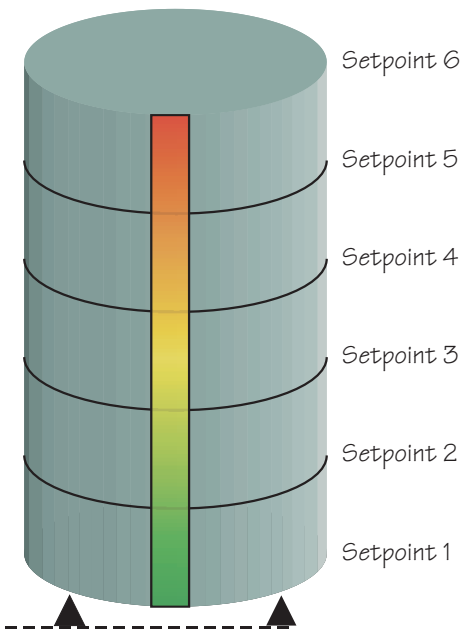

Pantalla principal del programa Logger-PC.

Windows XP interface for Logger-PC configuration. The 'Setpoints' dialog box is open, showing configuration for 'Setpoint 1' and 'Setpoint 2'. 'Setpoint 1' has a value of 42.0000 and 'Setpoint 2' has a value of 5.0000. Both are set to 'HI' mode and are active.

Pantalla de configuración del Programa Logger-PC.

## L- Terminal DW-MOR - limits

Alarmas de nivel o control de llenado.

Entrada para célula de carga.